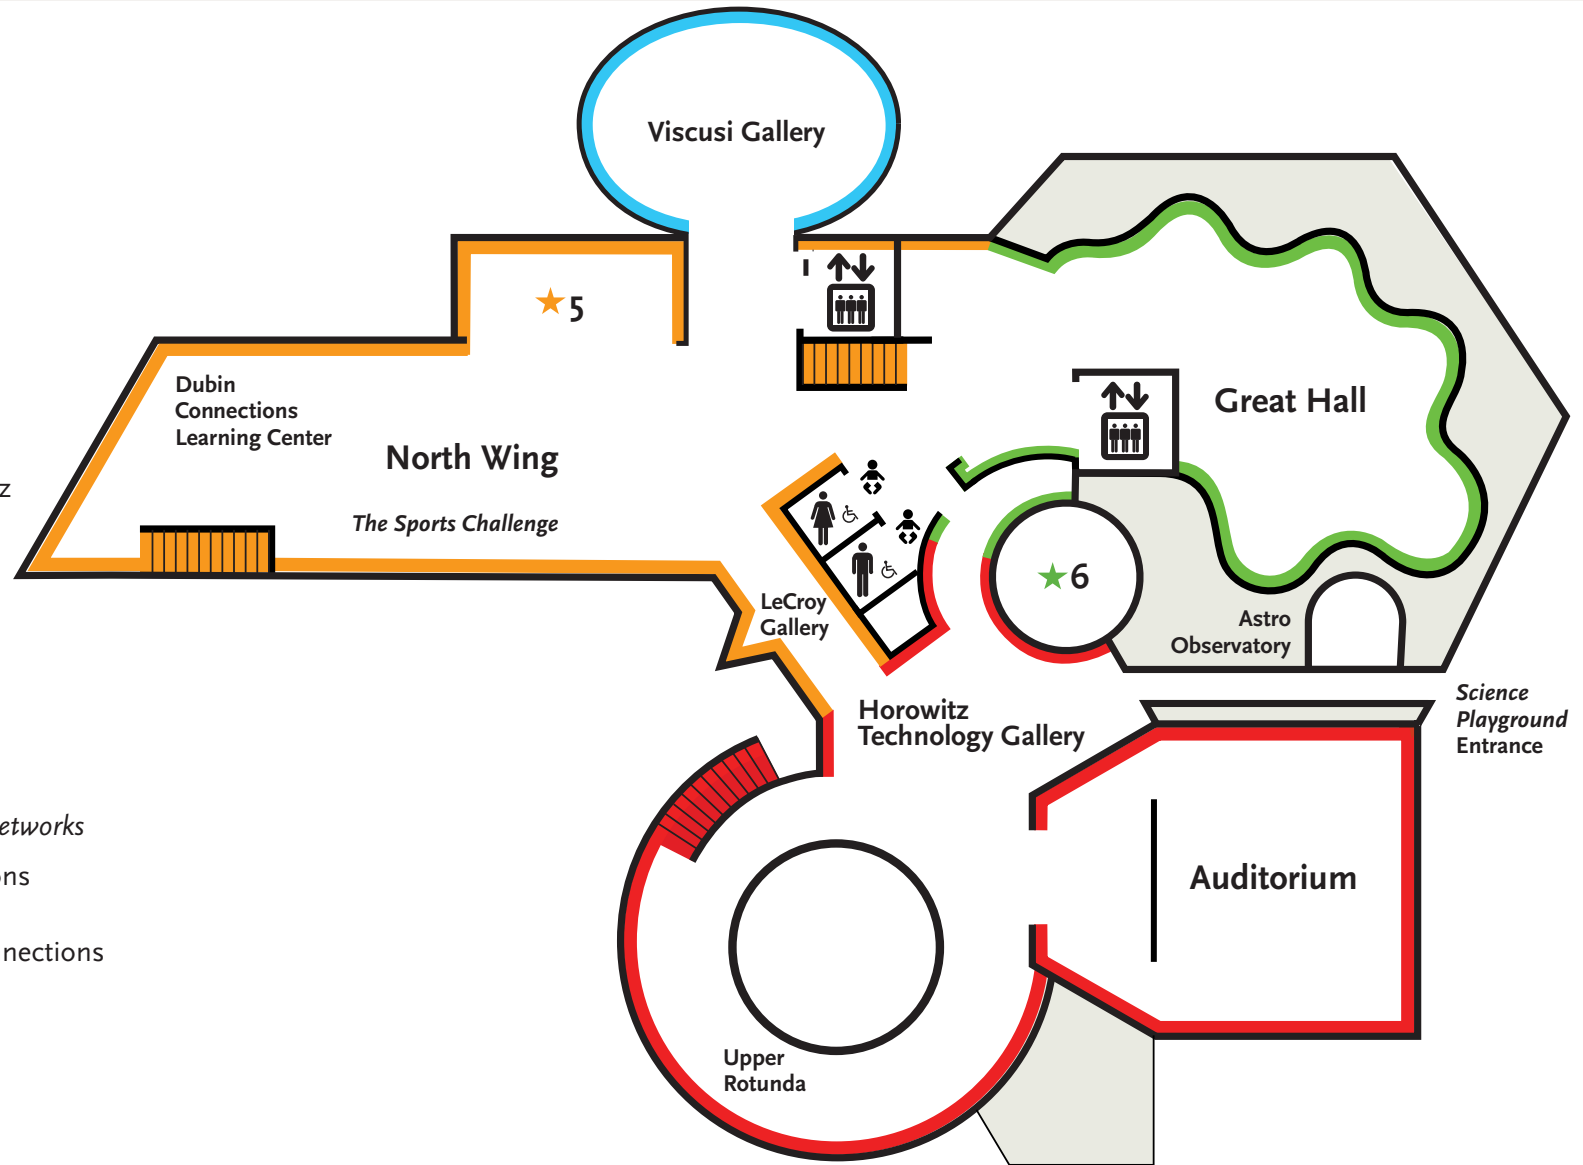

- ★ Discovery Labs
- Ⓛ Demonstration Areas
- 🍴 Dining
- ♿ Restrooms
- ⬆️⬆️ Elevators
- 🧥 Coat Check
- 👶 Diaper Changing Station

Upper Level

● Auditorium

Deborah and Edward Horowitz Technology Gallery

Astro Observatory

Science Playground

★ Astronomy Discovery Lab 6

🌿 Great Hall

🟠 North Wing

Connections: The Nature of Networks

★ J.P. Morgan Chase Connections Discovery Lab 5

Dorothy and Seth Dubin Connections Learning Center

Walter O. LeCroy Gallery

The Sports Challenge

● The Anthony Viscusi Gallery

Street Level

● Admissions

- Dining Area
- Science Shop

● Central Pavilion

- Con Edison Gallery
- Mathematica: A World of Numbers
- Seeing the Light
- SoundSensations

■ North Wing

- ★ Astro Chemistry Discovery Lab 4
- Harcourt Teacher Leadership Center
- Preschool Place
- Science Technology Library

● Administrative Offices

- Rocket Park

- The Search For Life Beyond Earth*
- Melissa Vail and Norman Selby Entrance Gallery