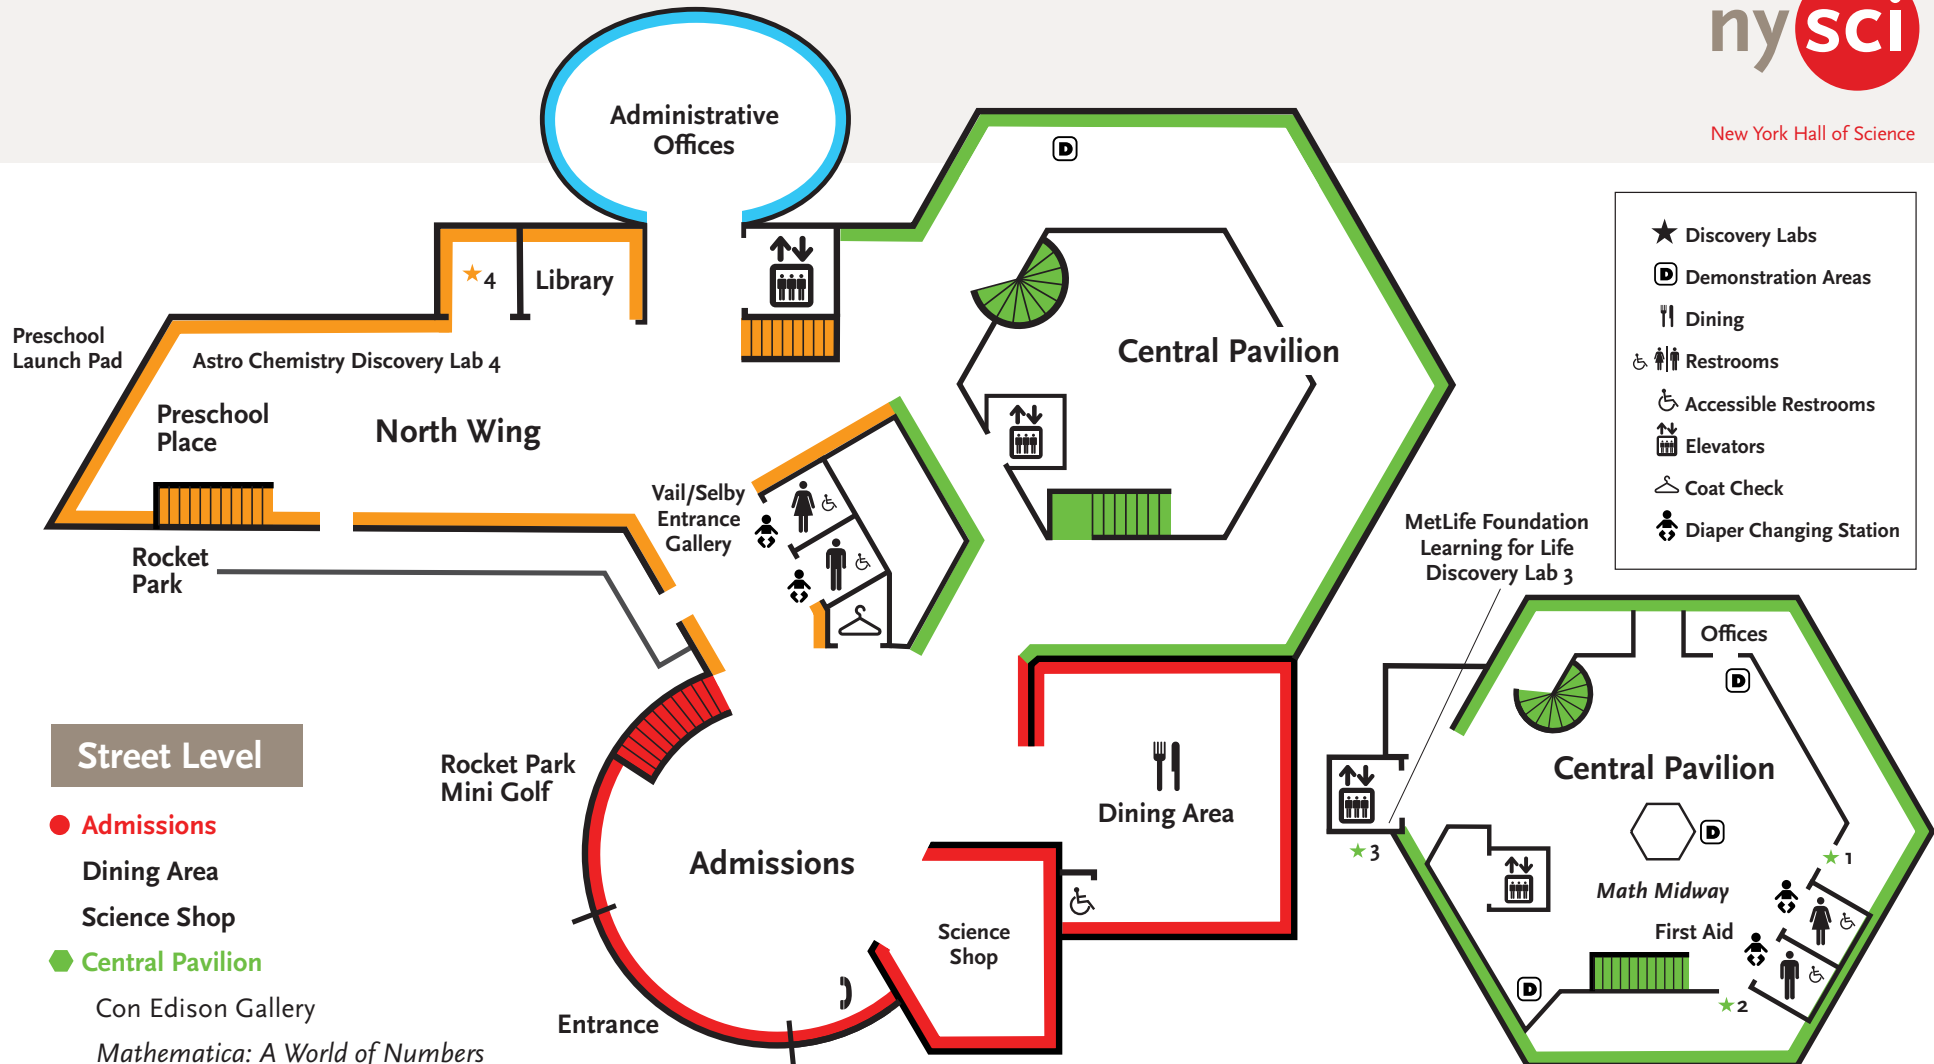

- ★ Discovery Labs
- Ⓛ Demonstration Areas
- 🍴 Dining
- ♿ Restrooms
- ⬆️⬆️ Elevators
- 🧥 Coat Check
- 👶 Diaper Changing Station

Upper Level

● Auditorium

Deborah and Edward Horowitz Technology Gallery

Astro Observatory

Science Playground

★ Astronomy Discovery Lab 6

🌿 Great Hall

🟠 North Wing

Connections: The Nature of Networks

★ J.P. Morgan Chase Connections Discovery Lab 5

Dorothy and Seth Dubin Connections Learning Center

Walter O. LeCroy Gallery

The Sports Challenge

● The Anthony Viscusi Gallery

Street Level

● Admissions

- Dining Area
- Science Shop

● Central Pavilion

- Con Edison Gallery
- Mathematica: A World of Numbers
- Seeing the Light
- SoundSensations

■ North Wing

- ★ Astro Chemistry Discovery Lab 4
- Harcourt Teacher Leadership Center
- Preschool Place
- Science Technology Library

● Administrative Offices

- Rocket Park

- The Search For Life Beyond Earth*
- Melissa Vail and Norman Selby Entrance Gallery